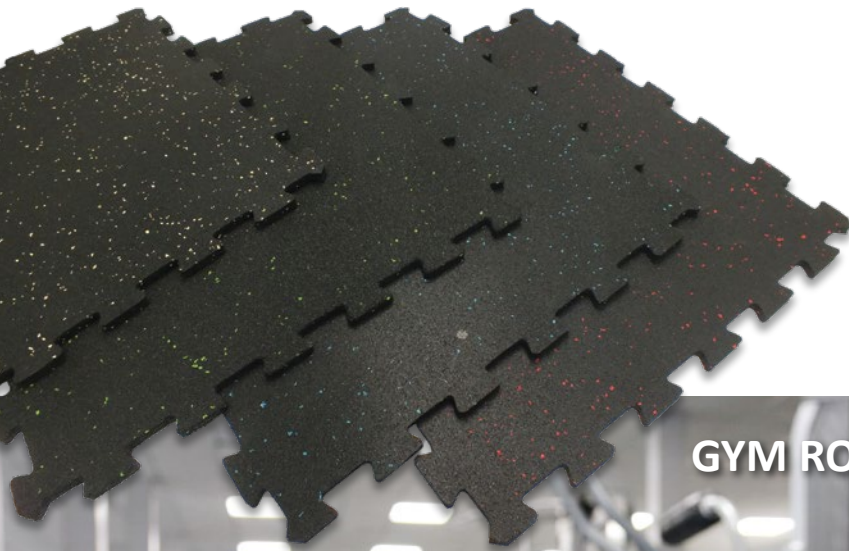

LAMINATE FLOORING

Scan for more information

**FIRST
CHOICE**

 **KAYU PLUS⁺**
LAMINATE FLOORING

- The favourite for nature lovers, because the texture looks like real wood.
- Kayu Plus Laminate Flooring plank is a wood-based product, multi-layer laminated wood feel flooring.
- First Choice **5mm Hybrid Flooring**, made with **German technology** and designed to be **water-resistant**. New dimension to water resistance wood laminate flooring.

GYM FLOORING

Scan for more information

GYM MATS

INTERLOCKING GYM TILES

GYM ROLL MATS

- We offer gym mats with different thicknesses: **10mm, 15mm, 20mm, 25mm and 50mm.**
- We have **various types** of gym flooring available, including gym tiles, interlocking gym mats, gym rolls, and laminated gym mats in stock.
- Our materials consist of **recycled rubber** and **EPDM** colored rubber flecks, which are made from the **strongest** and most consistent raw materials.
- **PrimeFit** gym floorings are **best** in the market & **exported worldwide.**