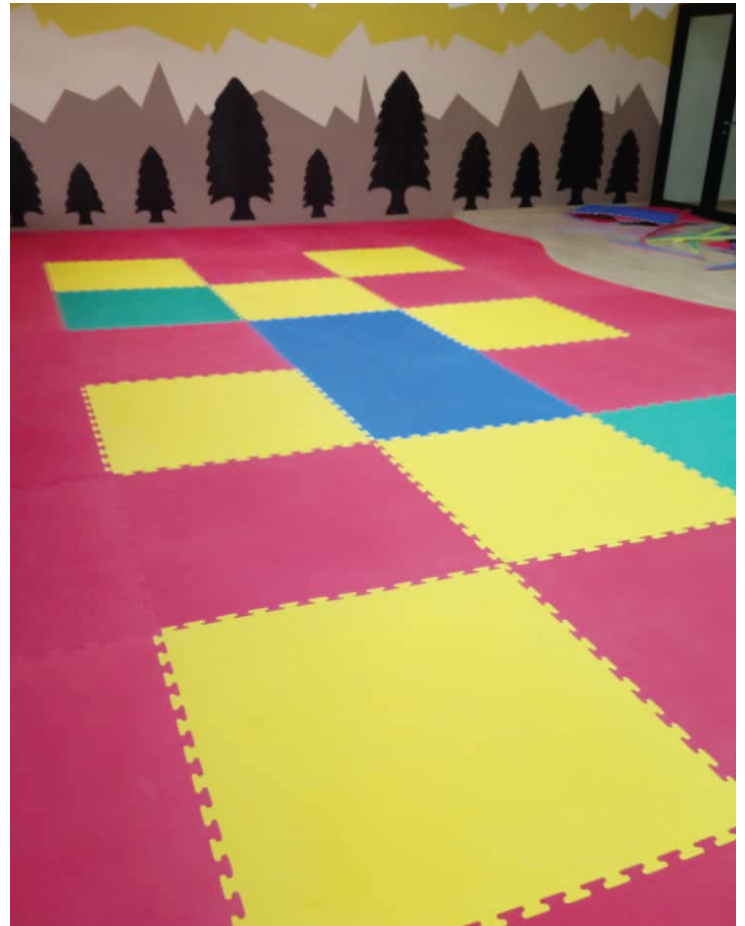

PROJECT REFERENCE

Scan for more information

GYM FLOORING-MASHA PJ

SHOOTING RANGE-Ipoh Ballistic Block and Rubber Tile

SPC CLICK FLOORING-The Alice Smith

ARTIFICIAL GRASS-Decalthon KL

EPDM-D'aman Ria Condo

CARPETS-Alriga Taman Melati Mosque