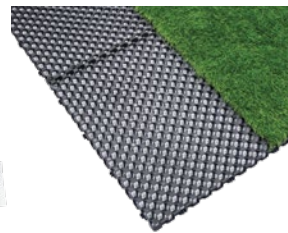

Corner

ARTIFICIAL LEAF

GRAPE LEAF

LOTUS LEAF

MAPLE LEAF

SCINDAPSUS LEAF

WARERMELON LEAF

TURF NAIL

JOIN TAPE 10M

NON WOVEN TAPE 200M

DRAINCELL

LAWN GRASS

- Wall Panel: A new statement of **modern style** for your home living.
- The **Primelay** wall decor series includes artificial leaf, lawn grass, and wall panels.
- Wall Panels are **perfect** for remodeling and home improvement projects.
- Lawn grass is **popular** among home, cafes and retailers in Malaysia.
- Artificial leaf is mostly used in **events, roadshows** and more...