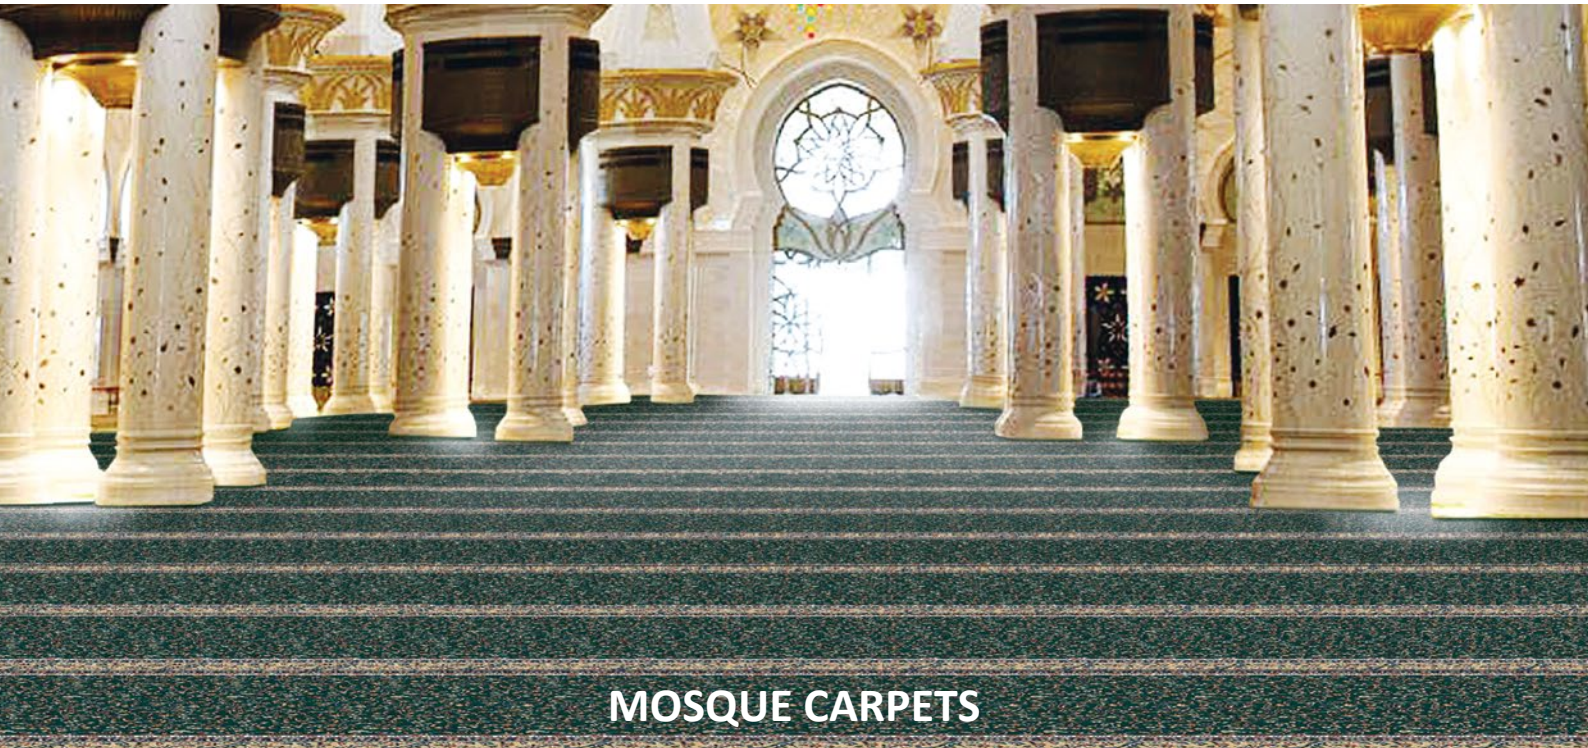

- We offer carpet tiles, rolls, and mosque carpets.
- We have more than **50 colors & design** for you to choose from.
- Our carpet comes in different thicknesses and **various material** types and backing.