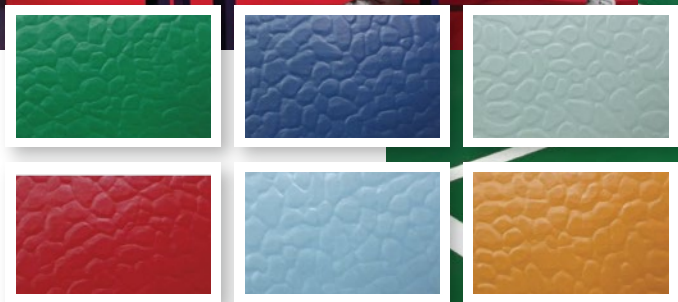

OUTDOOR SPORTS FLOORING