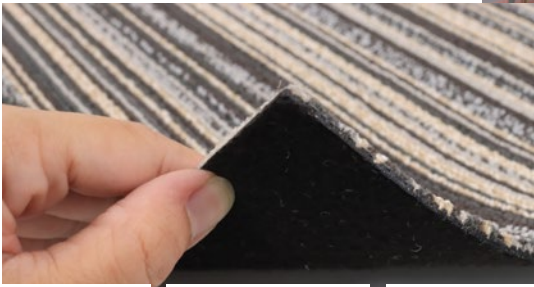

- We offer carpet tiles, rolls, and mosque carpets.
- We have more than **50 colors & design** for you to choose from.
- Our carpet comes in different thicknesses and **various material** types and backing.