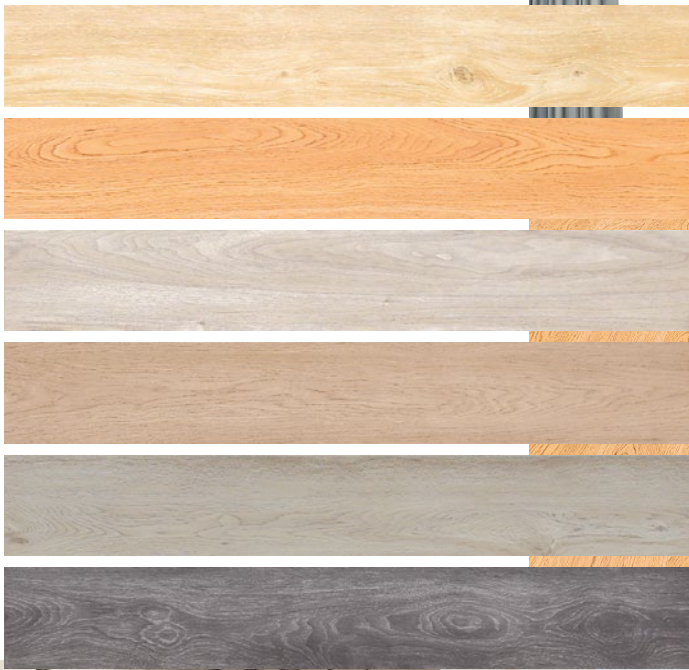

SPC CLICK FLOORING

Scan for more information

Plank

Herringbone Pattern

SPC Tiles

- We offer **4mm, 5mm & 6mm** thick SPC Flooring.
- Discover different patterns with our SPC Flooring: **Plank, Herringbone & Tiles.**
- **Multiple colour** choices.

- We stock **vinyl stickers, vinyl sheets & plank** to fulfil most of the demands from the market.
- We offer options of vinyl flooring with thicknesses of **1.8mm, 2mm, and 3mm** for you to choose from.
- Our vinyl flooring is suitable for both **residential and commercial use.**

LAMINATE FLOORING

Scan for more information

**FIRST
CHOICE**

 **KAYU PLUS⁺**
LAMINATE FLOORING

- The favourite for nature lovers, because the texture looks like real wood.
- Kayu Plus Laminate Flooring plank is a wood-based product, multi-layer laminated wood feel flooring.
- First Choice **5mm Hybrid Flooring**, made with **German technology** and designed to be **water-resistant**. New dimension to water resistance wood laminate flooring.

GYM FLOORING

Scan for more information

GYM MATS

INTERLOCKING GYM TILES

GYM ROLL MATS

- We offer gym mats with different thicknesses: **10mm, 15mm, 20mm, 25mm and 50mm.**
- We have **various types** of gym flooring available, including gym tiles, interlocking gym mats, gym rolls, and laminated gym mats in stock.
- Our materials consist of **recycled rubber** and **EPDM** colored rubber flecks, which are made from the **strongest** and most consistent raw materials.
- **PrimeFit** gym floorings are **best** in the market & **exported worldwide.**