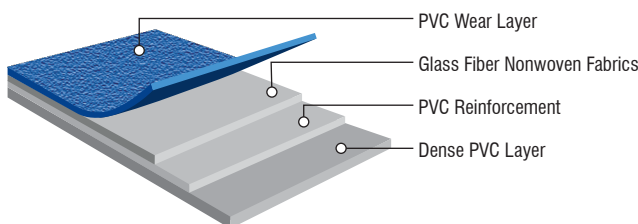

Pickleball

Elite Mat

Champion Blue
1511

Sporty Navy
1512

Smash Grey
1513

COLOR COMBINATION

1 colour

2 colour

3 colour

PRODUCT SPECIFICATION

Product Name	PICKLEBALL ELITE MAT
Material	Dense PVC
Length	18.3m
Width	1.83m
Thickness	3.0mm

Take your pickleball game to the next level with our **Elite Mat**, an **indoor PVC pickleball court**. We are trusted PVC indoor court supplier that can deliver **quality** pickleball courts that offers exceptional ball **bounce rate**, **moisture-proof**, and **anti-mildew**. Indoor pickleball courts are the perfect way to **safely** play the up and coming sports.

PRODUCT STRUCTURE

Non stock colour options: Pre order Moq.: 1000sqm/Colour

Sprint Green
1515

Power Red
1516

Volley Grey
1517