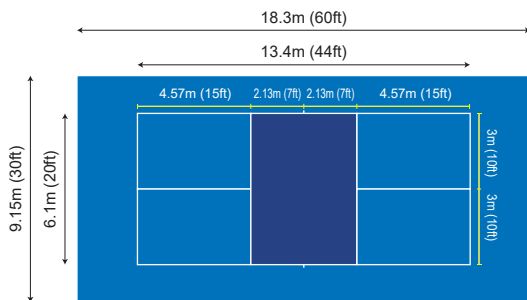

3 colour

PRODUCT SPECIFICATION

Product Name	PICKLEBALL ELITE MAT
Material	Dense PVC
Length	18.3m
Width	1.83m
Thickness	3.0mm

Take your pickleball game to the next level with our **Elite Mat**, an **indoor PVC pickleball court**. We are trusted PVC indoor court supplier that can deliver **quality** pickleball courts that offers exceptional ball **bounce rate**, **moisture-proof**, and **anti-mildew**. Indoor pickleball courts are the perfect way to **safely** play the up and coming sports.