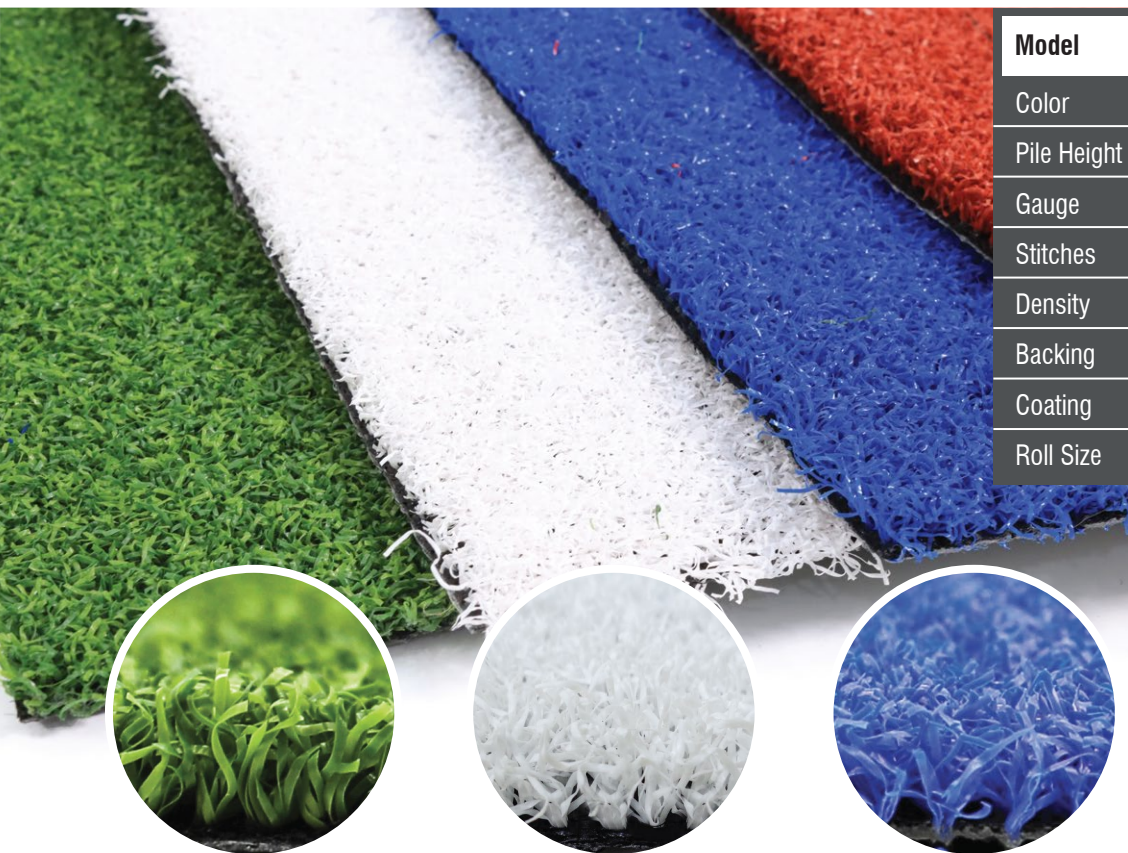

MULTI SPORT 12

Model	MULTI SPORT 12
Color	Green/White/Blue/Red
Pile Height	12mm ± 1mm
Gauge	3/16"
Stitches	24 ± 3%
Density	50,400 ± 3%
Backing	PP Cloth + Mesh
Coating	Black SBR
Roll Size	2m x 25m