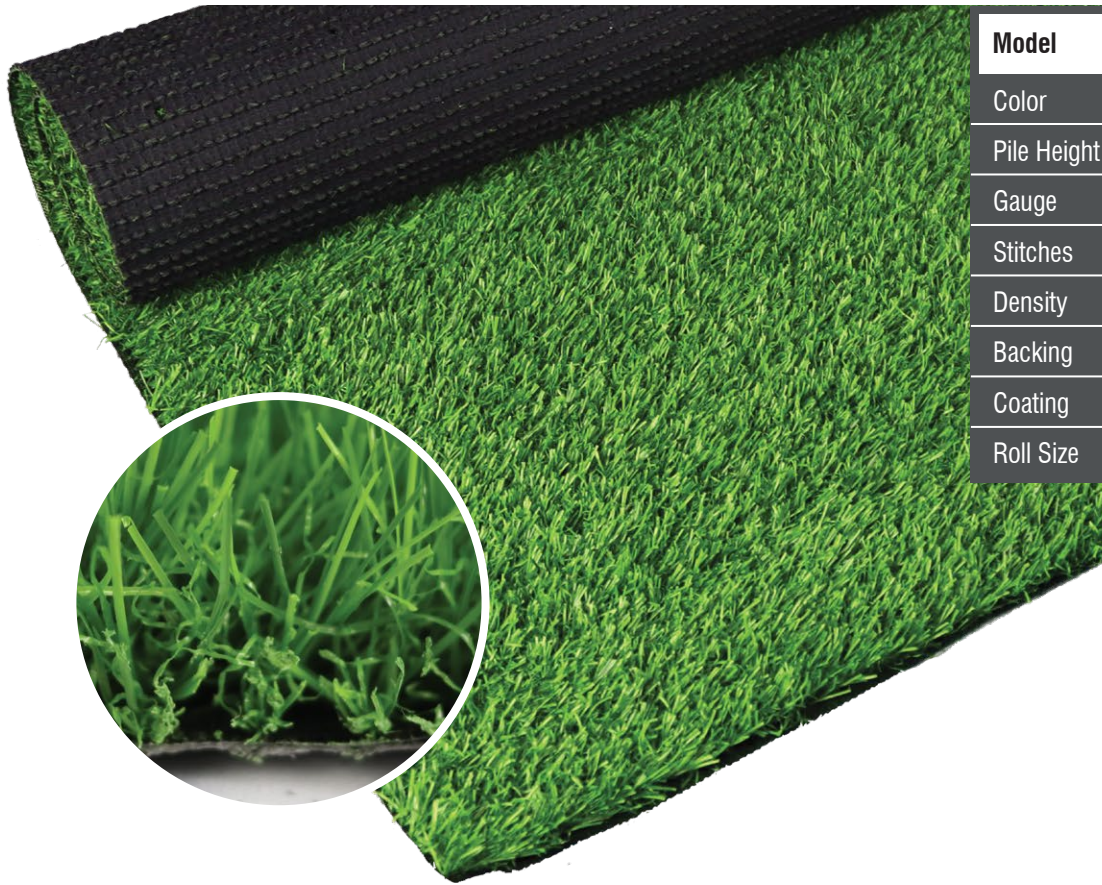

ECO VISTA 25

Model	ECO VISTA 25
Color	Green
Pile Height	25mm ± 1mm
Gauge	3/8"
Stitches	13 ± 3%
Density	13,650 ± 3%
Backing	PP Cloth
Coating	Black SBR
Roll Size	2m x 25m

SIGNATURE TURF 25

Model	SIGNATURE TURF 25
Color	Green + Brown
Pile Height	25mm ± 1mm
Gauge	3/8"
Stitches	17.5 ± 3%
Density	18,375 ± 3%
Backing	PP Cloth + Mesh
Coating	Black SBR
Roll Size	2m x 25m

SIGNATURE TURF 35

Model	SIGNATURE TURF 35
Color	Green + Brown
Pile Height	35mm ± 1mm
Gauge	3/8"
Stitches	19 ± 3%
Density	19,950 ± 3%
Backing	PP Cloth + Mesh
Coating	Black SBR
Roll Size	2m x 25m

EVERGREEN 20