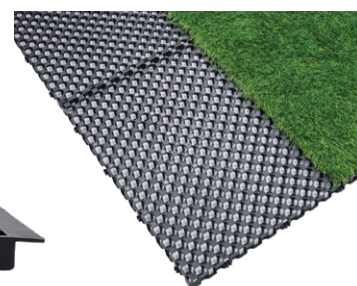

MILAN DECOR 5

MILAN DECOR 6

MILAN DECOR 7

GRASS ACCESSORIES

TURF NAIL

JOIN TAPE 5M & 10M

NON WOVEN TAPE 200M

DRAIN COVER 6" & 9"