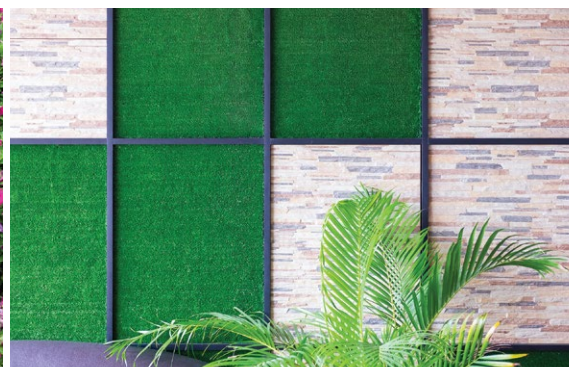

Outdoor-Indoor Landscaping, Rooftop Gardening, Wall Decoration, Staircase Application etc.