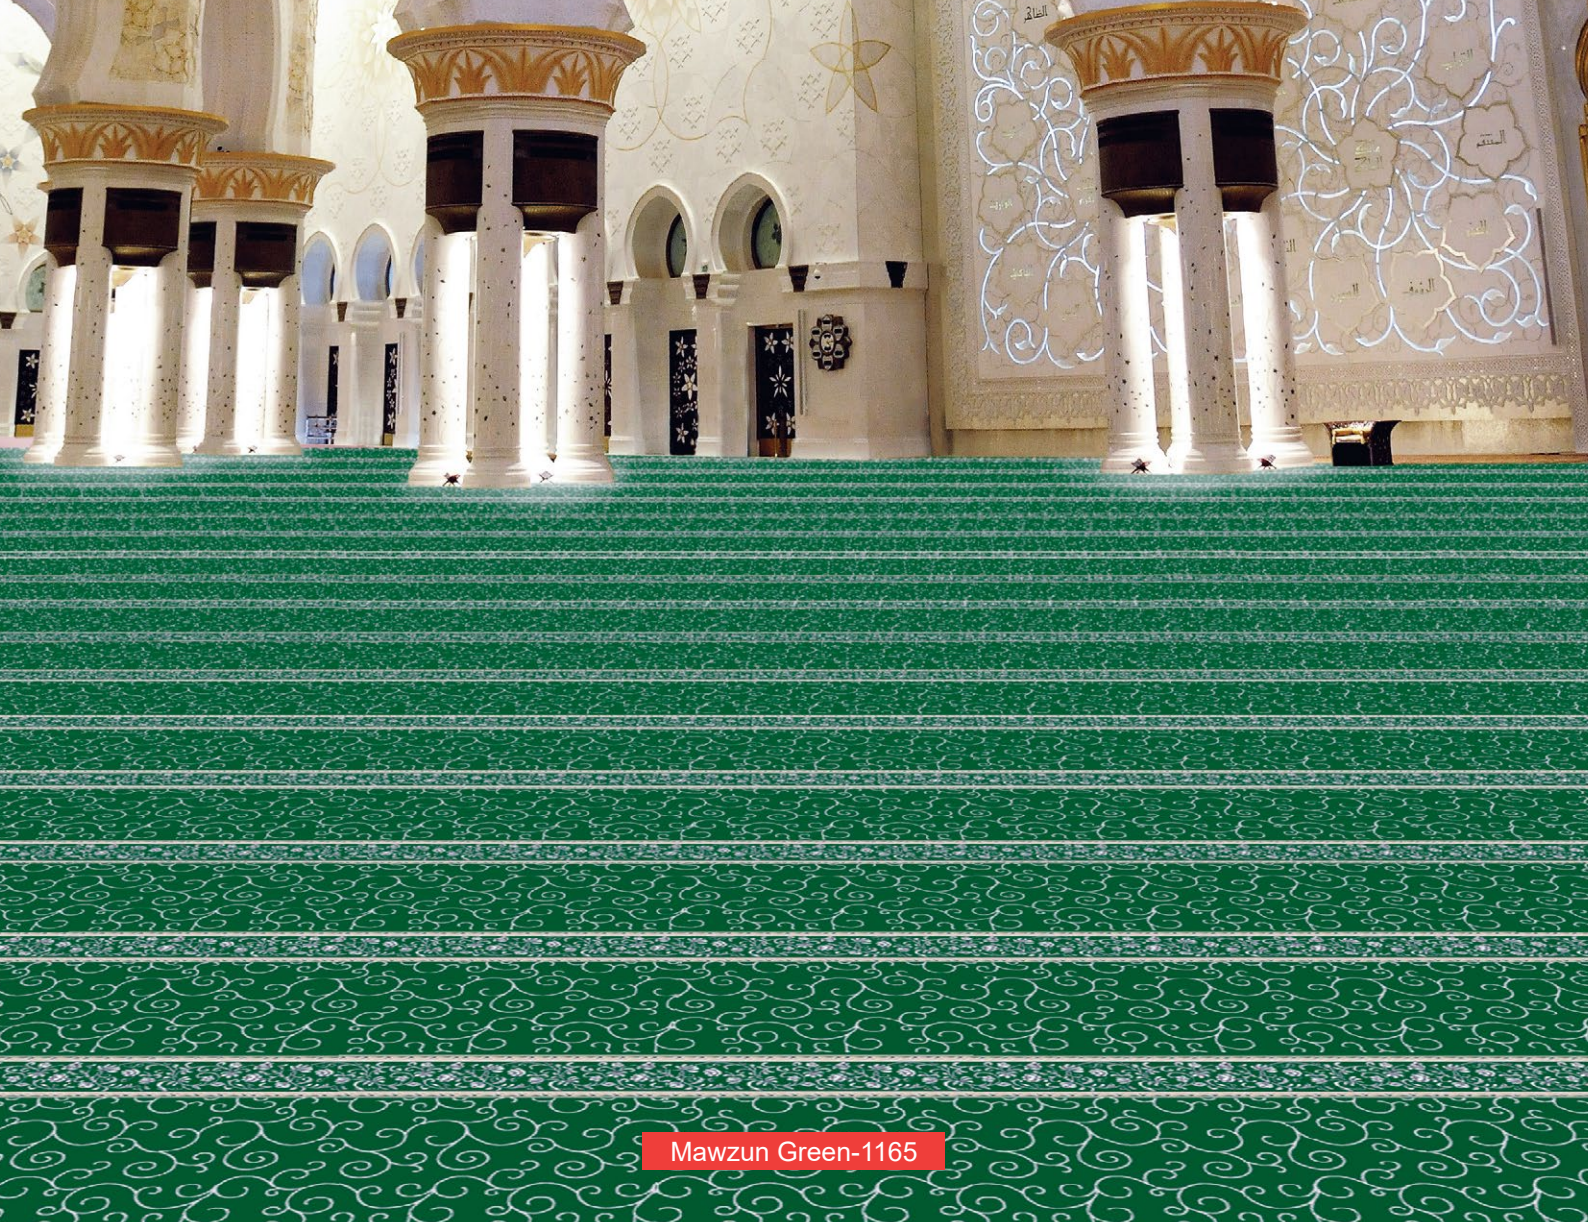

Mawzun Green-1165

SPECIFICATION

Product Name	: AL-ZUHUR
Yarn Pile	: 100% Heatset Olefin
Construction	: Graphic Patterned Level Cut
Pile Height	: 11mm +/-
Total Height	: 14mm +/-
Total Weight	: 110 oz +/-
Shot Density	: 130/10cm
Warp Rate	: 48/10cm
Backing	: Jute Yarn and Polypropylene
Roll Width	: 3.99m(13')
Pattern Repeat	: 1.33m(4'4") x 0.53m(1'9")
Country of Origin	: Turkey

IMPORTANT NOTES:

- Vacuum carpets regularly in a diagonal direction.
- Use a good quality carpet cleaner according to the manufacturer's instructions to remove stains and avoid using petrol or similar products.
- Actual production may vary slightly from the sample due to batch variations.
- Dye lot variations may cause slight color differences in carpets.
- Protect carpets with chair pads to maintain appearance, prevent wear, and avoid carpet delamination.
- Shading, commonly known as "water marking," is an effect of carpet pile direction changes, and it is a characteristic of the product and not a manufacturing defect.
- Special attention may be required by installers for patterned carpets to ensure a suitable match.