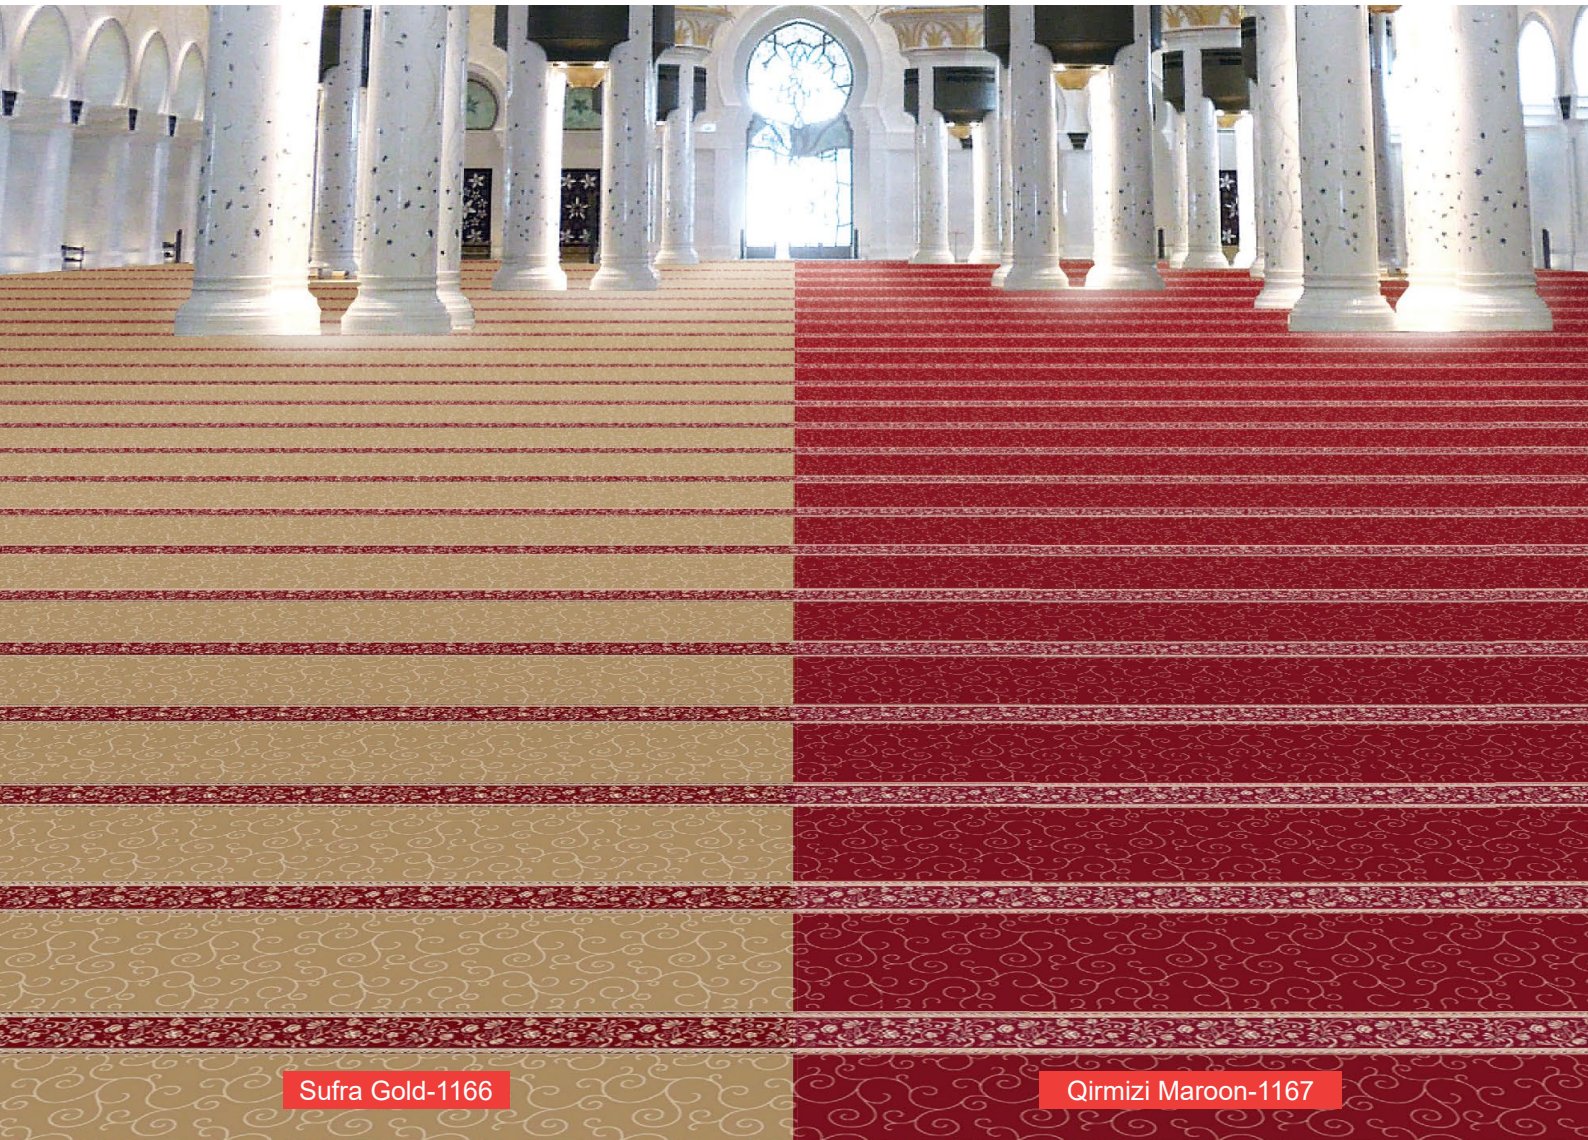

Sufra Gold-1166

Qirmizi Maroon-1167