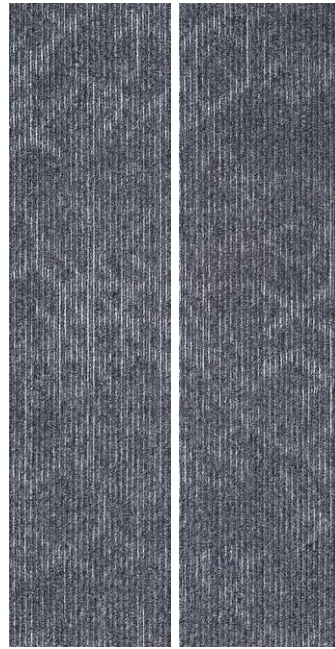

Silver Mist  
1387

Yellow Dusk  
1388

Charcoal Chic  
1389

Green Glade  
1390

Silver Mist-1387

Charcoal Chic-1389+Green Glade-1390

Silver Mist-1387+Yellow Dusk-1388+Green Glade-1390

## SPECIFICATION

Product Name	: VALERON CT
Construction	: Multi Level Loop
Surface Fiber	: Mycron Polyester
Backing Material	: PVC + Fiberglass
Gauge	: 1/10
Pile Height	: 4/3/2mm±0.5mm
Pile Weight	: 500±20g/ m <sup>2</sup>
Total Weight	: 4kg/sqm
Tile Size	: 25cm x 100cm
Tile Per Box	: 20pcs