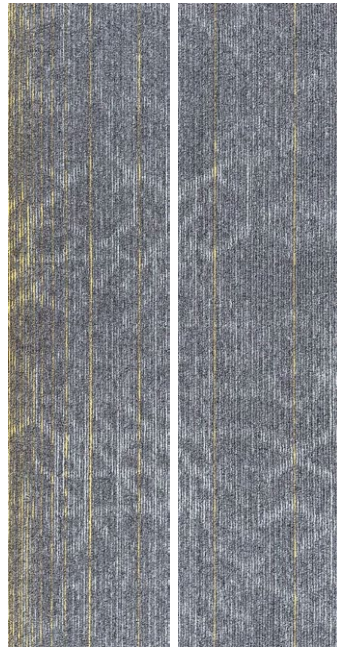

Silver Mist  
1387

Yellow Dusk  
1388

Charcoal Chic  
1389

Green Glade  
1390

Silver Mist-1387

Charcoal Chic-1389+Green Glade-1390

Silver Mist-1387+Yellow Dusk-1388+Green Glade-1390

## SPECIFICATION

Product Name	: VALERON CT
Construction	: Multi Level Loop
Surface Fiber	: Mycron Polyester
Backing Material	: PVC + Fiberglass
Gauge	: 1/10
Pile Height	: 4/3/2mm±0.5mm
Pile Weight	: 500±20g/ m <sup>2</sup>
Total Weight	: 4kg/sqm
Tile Size	: 25cm x 100cm
Tile Per Box	: 20pcs