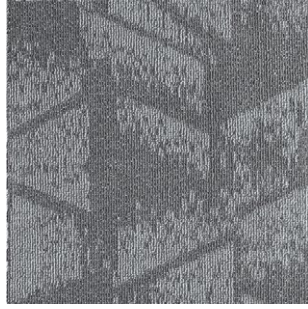

Graphite Grey-1133

Smoky Grey-1134

Haze Brown-1135

Blue Lagoon-1136

Haze Brown-1135

Blue Lagoon-1136

Graphite Grey-1133

## SPECIFICATION

<b>Product Name</b>	: MOONWALK CT
<b>Construction</b>	: Textured Multi Level Loop Pile
<b>Pile Material</b>	: 100% B.C.F Synthetic Fiber
<b>Pile Weight</b>	: 28 oz +/- (940g/m <sup>2</sup> )
<b>Total Weight</b>	: 5050g/m <sup>2</sup>
<b>Total Thickness</b>	: 7mm +/-
<b>Backing Type</b>	: PVC with Fiberglass Reinforcement
<b>Flammability</b>	: Passes (ASTM E 648, GB 8624-2006)
<b>Tile Size</b>	: 500mm x 500mm
<b>Tile Per Box</b>	: 20pcs