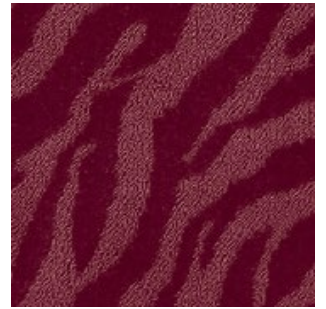

**VELVETEX**

Beige Bliss-1121

Pewter Grey-1122

Goldy Gold-1123

Red Panther-1124

Pewter Grey-1122

Goldy Gold-1123

Red Panther-1124

## SPECIFICATION

<b>Product Name</b>	: VELVETEX
<b>Yarn Pile</b>	: 100% Advanced Acrylon
<b>Construction</b>	: Textured Cut & Loop
<b>Pile Weight</b>	: 40 oz +/-
<b>Total Weight</b>	: 55 oz +/-
<b>Pile Height</b>	: 10mm +/-
<b>Total Height</b>	: 13mm +/-
<b>Primary Backing</b>	: Woven Polypropylene
<b>Secondary Backing</b>	: Action Bac
<b>Roll Width</b>	: 4m (13'2")
<b>Pattern Repeat</b>	: 3'3"(W) x 3'3"(L)