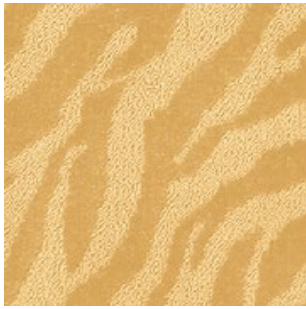

**VELVETEX**

Beige Bliss-1121

Pewter Grey-1122

Goldy Gold-1123

Red Panther-1124

Pewter Grey-1122

Goldy Gold-1123

Red Panther-1124

## SPECIFICATION

<b>Product Name</b>	: VELVETEX
<b>Yarn Pile</b>	: 100% Advanced Acrylon
<b>Construction</b>	: Textured Cut & Loop
<b>Pile Weight</b>	: 40 oz +/-
<b>Total Weight</b>	: 55 oz +/-
<b>Pile Height</b>	: 10mm +/-
<b>Total Height</b>	: 13mm +/-
<b>Primary Backing</b>	: Woven Polypropylene
<b>Secondary Backing</b>	: Action Bac
<b>Roll Width</b>	: 4m (13'2")
<b>Pattern Repeat</b>	: 3'3"(W) x 3'3"(L)