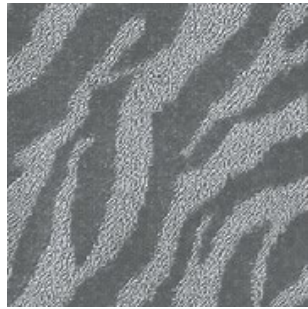

**VELVETEX**

Beige Bliss-1121

Pewter Grey-1122

Goldy Gold-1123

Red Panther-1124

Pewter Grey-1122

Goldy Gold-1123

Red Panther-1124

## SPECIFICATION

<b>Product Name</b>	: VELVETEX
<b>Yarn Pile</b>	: 100% Advanced Acrylon
<b>Construction</b>	: Textured Cut & Loop
<b>Pile Weight</b>	: 40 oz +/-
<b>Total Weight</b>	: 55 oz +/-
<b>Pile Height</b>	: 10mm +/-
<b>Total Height</b>	: 13mm +/-
<b>Primary Backing</b>	: Woven Polypropylene
<b>Secondary Backing</b>	: Action Bac
<b>Roll Width</b>	: 4m (13'2")
<b>Pattern Repeat</b>	: 3'3"(W) x 3'3"(L)