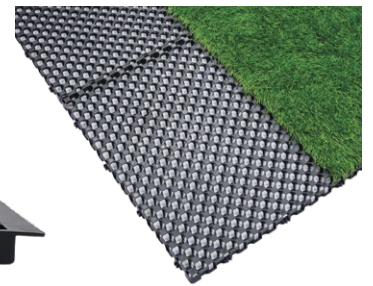

GRASS ACCESSORIES

TURF NAIL

JOIN TAPE 5M & 10M

NON WOVEN TAPE 200M

DRAIN COVER 6" & 9"

DRAINCELL

SEALANT RUBBER / MAX BOND

PU BINDER

WEED MAT

CUSHION SHOCK PAD

SPC
CLIQ

URBAN
CLIQ

LIVINN

FIRST
CHOICE

PRIME
FLOOR

CARPET
TILE