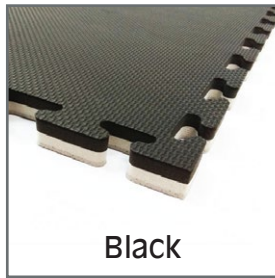

AKTIV PUZZLE MAT 25

Colour options: