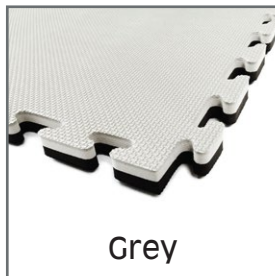

Sport Activities

1. Judo
2. Karate
3. Gymnastic
4. Taekwondo
5. Martial Art
6. Wrestling
7. Jojo
8. MMA
9. JJU Jitsu
10. BJJ

Or any kind of indoor sports activities.

AKTIV PUZZLE MAT 25

Colour options:

Black

Red

Yellow

Grey

Blue

Green

Mix & match colour options with 6 different available colour

Red & Blue

Blue & Green