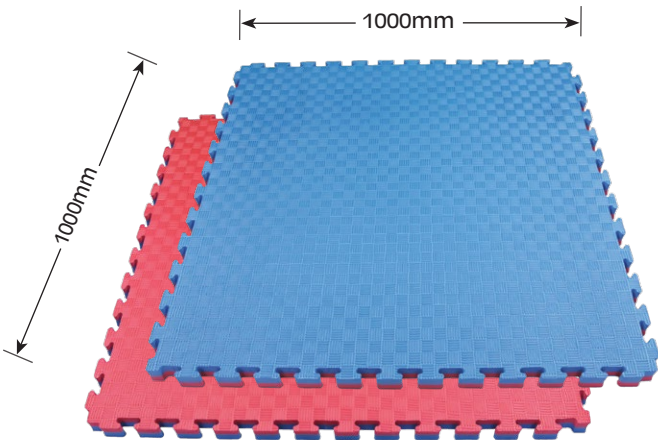

Green & Grey

Green & Black

Yellow & Grey

Yellow & Black

Many other colour patterns possible using these 6 colour options.

AKTIV PRO MAT 40

Perfect for Professional Indoor activities. Available in Tatami patten for best grip on the floor.

Suitable for all type of activities i.e. Judo, Karate, Taekwondo, Martial Art or even for children playground.

Red / Blue

Yellow / Green

Black / Grey

SPECIFICATIONS

Description	Aktiv Pro Mat 40
Material	EVA Foam Mats
Shape	Interlocking Puzzle Shape
Dimension (mm)	1000mm x 1000mm
Coverage	1 sqm/piece or 10.76sqm/set
Thickness (mm)	40mm
Colour Options	Red/Blue, Yellow/Gteen, Black/Grey
QTY / Carton	4 pcs or 4 sqm or 43 sqft