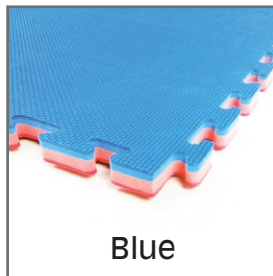

Sport Activities

1. Judo
2. Karate
3. Gymnastic
4. Taekwondo
5. Martial Art
6. Wrestling
7. Jojo
8. MMA
9. JJU Jitsu
10. BJJ

Or any kind of indoor sports activities.

AKTIV PUZZLE MAT 25

Colour options:

Black

Red

Yellow

Grey

Blue

Green

Mix & match colour options with 6 different available colour

Red & Blue

Blue & Green