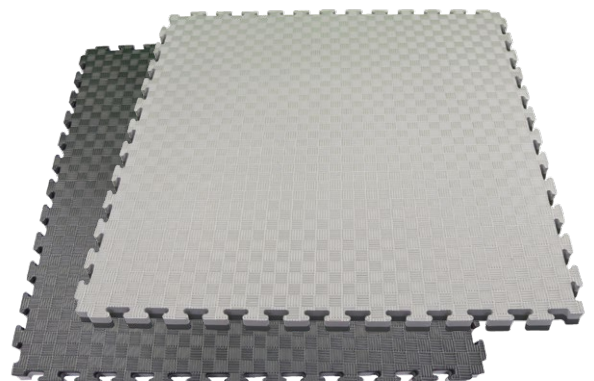

AktivMAT

**High Density Foam Mats & Tiles
For Indoor Activity Flooring**

AKTIV PUZZLE MAT 25

Reversible Jigsaw Foam Mat.

Aktiv Puzzle Mats are specially made from high-density EVA foam for smooth & anti-slip purpose. It comes with lightweight puzzle system which is flexible in handling & installing. These mats are performing well at stress, return to its original shape very quickly.

Green & Grey

Green & Black

Yellow & Grey

Yellow & Black

Many other colour patterns possible using these 6 colour options.

AKTIV PRO MAT 40

Perfect for Professional Indoor activities. Available in Tatami patten for best grip on the floor.

Suitable for all type of activities i.e. Judo, Karate, Taekwondo, Martial Art or even for children playground.

Red / Blue

Yellow / Green

Black / Grey

SPECIFICATIONS

Description	Aktiv Pro Mat 40
Material	EVA Foam Mats
Shape	Interlocking Puzzle Shape
Dimension (mm)	1000mm x 1000mm
Coverage	1 sqm/piece or 10.76sqm/set
Thickness (mm)	40mm
Colour Options	Red/Blue, Yellow/Gteen, Black/Grey
QTY / Carton	4 pcs or 4 sqm or 43 sqft