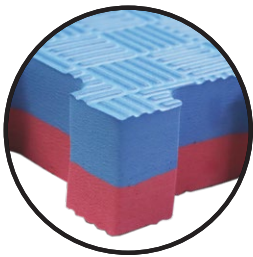

Suitable for all type of activities i.e. Judo, Karate, Taekwondo, Martial Art or even for children playground.

Red / Blue

Yellow / Green

Black / Grey

SPECIFICATIONS

Description	Aktiv Pro Mat 40
Material	EVA Foam Mats
Shape	Interlocking Puzzle Shape
Dimension (mm)	1000mm x 1000mm
Coverage	1 sqm/piece or 10.76sqm/set
Thickness (mm)	40mm
Colour Options	Red/Blue, Yellow/Gteen, Black/Grey
QTY / Carton	4 pcs or 4 sqm or 43 sqft