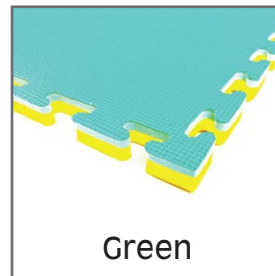

Red

Yellow

Grey

Blue

Green

Mix & match colour options with 6 different available colour

Red & Blue

Blue & Green

Red & Green

Yellow & Blue

Green & Yellow

Red & Yellow

Red & Black

Red & Grey

Blue & Grey

Blue & Black

Suitable for all type of activities i.e. Judo, Karate, Taekwondo, Martial Art or even for children playground.

Red / Blue

Yellow / Green

Black / Grey

SPECIFICATIONS

Description	Aktiv Pro Mat 40
Material	EVA Foam Mats
Shape	Interlocking Puzzle Shape
Dimension (mm)	1000mm x 1000mm
Coverage	1 sqm/piece or 10.76sqm/set
Thickness (mm)	40mm
Colour Options	Red/Blue, Yellow/Gteen, Black/Grey
QTY / Carton	4 pcs or 4 sqm or 43 sqft