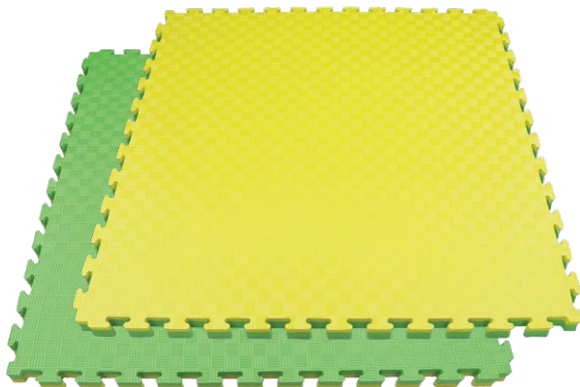

AktivMAT

**High Density Foam Mats & Tiles
For Indoor Activity Flooring**

AKTIV PUZZLE MAT 25

Reversible Jigsaw Foam Mat.

Aktiv Puzzle Mats are specially made from high-density EVA foam for smooth & anti-slip purpose. It comes with lightweight puzzle system which is flexible in handling & installing. These mats are performing well at stress, return to its original shape very quickly.

Red & Green

Yellow & Blue

Green & Yellow

Red & Yellow

Red & Black

Red & Grey

Blue & Grey

Blue & Black

Green & Grey

Green & Black

Yellow & Grey

Yellow & Black

Many other colour patterns possible using these 6 colour options.

AKTIV PRO MAT 40

Perfect for Professional Indoor activities. Available in Tatami patten for best grip on the floor.

Suitable for all type of activities i.e. Judo, Karate, Taekwondo, Martial Art or even for children playground.

Red / Blue

Yellow / Green

Black / Grey

SPECIFICATIONS

Description	Aktiv Pro Mat 40
Material	EVA Foam Mats
Shape	Interlocking Puzzle Shape
Dimension (mm)	1000mm x 1000mm
Coverage	1 sqm/piece or 10.76sqm/set
Thickness (mm)	40mm
Colour Options	Red/Blue, Yellow/Gteen, Black/Grey
QTY / Carton	4 pcs or 4 sqm or 43 sqft