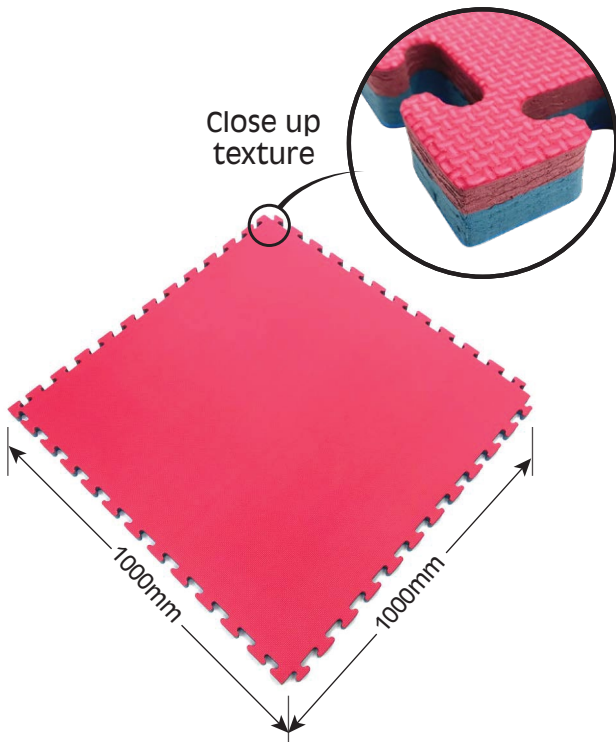

AktivMAT

**High Density Foam Mats & Tiles
For Indoor Activity Flooring**

AKTIV PUZZLE MAT 25

Reversible Jigsaw Foam Mat.

Aktiv Puzzle Mats are specially made from high-density EVA foam for smooth & anti-slip purpose. It comes with lightweight puzzle system which is flexible in handling & installing. These mats are performing well at stress, return to its original shape very quickly.

Available in 6 attractive colours, these are durable, water resistance, protective reversible foam mat for any types of indoor activities.

SPECIFICATIONS

Description	Aktiv Puzzle Mat 25
Material	EVA Foam Mats
Shape	Interlocking / Jigsaw / Puzzle Type
Dimension (mm)	1000mm x 1000mm or 100cm x 100cm
Thickness (mm)	25mm
Colour Options	Red / Blue • Yellow / Green • Grey / Black
QTY / Bag	6 pcs or 6m ² or 64.56 sqft

Application Area:

These foam mats are best suitable for :

Regular Activities

1. Indoor Children Playground flooring
2. Preschool Flooring
3. Home Uses for Children Floor
4. Nursing Home
5. Play floor inside shopping mall, clinic etc.

Suitable for all type of activities i.e. Judo, Karate, Taekwondo, Martial Art or even for children playground.

Red / Blue

Yellow / Green

Black / Grey

SPECIFICATIONS

Description	Aktiv Pro Mat 40
Material	EVA Foam Mats
Shape	Interlocking Puzzle Shape
Dimension (mm)	1000mm x 1000mm
Coverage	1 sqm/piece or 10.76sqm/set
Thickness (mm)	40mm
Colour Options	Red/Blue, Yellow/Gteen, Black/Grey
QTY / Carton	4 pcs or 4 sqm or 43 sqft