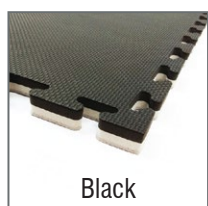

Colour options:

Mix & match colour options with 6 different available colour.