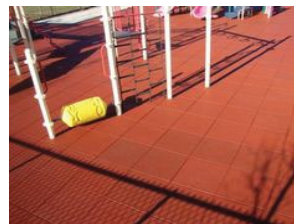

Playmat SQ 25 - Outdoor - 25mm Playground Rubber Tiles

Playmat SQ 25	Product Details
Tile Size	500 x 500mm or 19.7" x 19.7"
Tile Thickness	25mm or 1inch
Coverage/Tile	0.25sqm or 2.67sqft
Colour Options	5 colours: Red, Green, Yellow, Blue & Black

Colour Options

Possible to mix & match 2 to 3 colours to create nice pattern on the floor.

7. Red

Tiles Laying Pattern

If you are using mix colour, please consult us before choosing pattern. Brick pattern is recommended only for single colour floor.