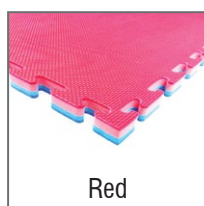

Colour options:

Mix & match colour options with 6 different available colour.