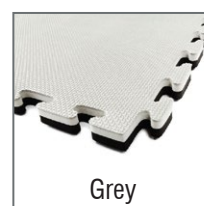

Colour options:

Mix & match colour options with 6 different available colour.