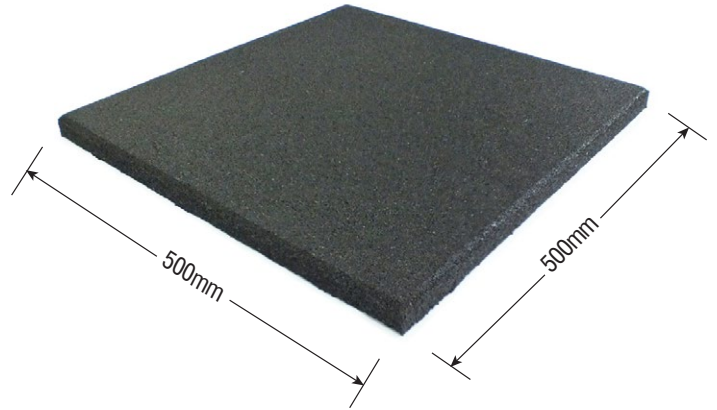

# Indoor-Outdoor Playground Flooring Solution

EVA FOAM MAT

DANCE FLOORING

EPDM SEAMLESS FLOORING

GRASS CARPET

MULTIPURPOSE SPORTS FLOORING

# Playmat SQ 25 - Outdoor - 25mm Playground Rubber Tiles

Main Colours: Blue, Red, Yellow, Green

Black

Backside of Tiles  
(Drainage Profile)

Surface close up

Playmat SQ 25	Product Details
Tile Size	500 x 500mm or 19.7" x 19.7"
Tile Thickness	25mm or 1inch
Coverage/Tile	0.25sqm or 2.67sqft
Colour Options	5 colours: Red, Green, Yellow, Blue & Black