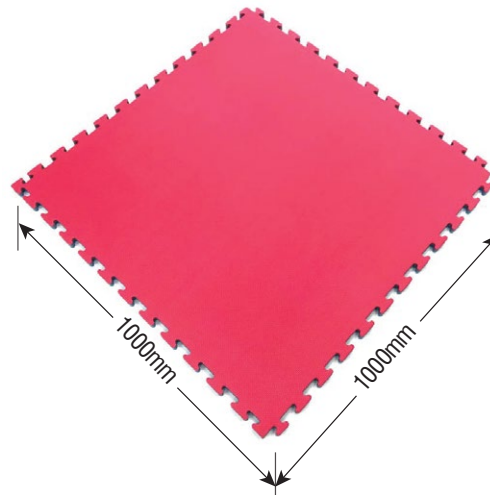

25mm Aktiv Puzzle Mat

Reversible Jigsaw Foam Mat.

Aktiv Puzzle Mats are specially made from high-density EVA foam for smooth & anti-slip purpose. It comes with lightweight puzzle system which is flexible in handling & installing. These mats are performing well at stress, return to its original shape very quickly.

Available in 6 attractive colours, these are durable, water resistance, protective reversible foam mat for any types of indoor activities.

Close up texture

Application Area:

These foam mats are best suitable for :

Regular Activities

1. Indoor Children Playground flooring
2. Preschool Flooring
3. Home Uses for Children Floor
4. Nursing Home
5. Play floor inside shopping mall, clinic etc.

Sport Activities

1. Judo	5. Martial Art	9. JJJ Jitsu
2. Karate	6. Wrestling	10. BJJ
3. Gymnastic	7. Jojo	or any kind of indoor sports activities.
4. Taekwondo	8. MMA	

Description	Aktiv Puzzle Mat
Material	EVA Foam Mats
Shape	Interlocking / Jigsaw / Puzzle Type
Dimension (mm)	1000mm x 1000mm or 100cm x 100cm
Thickness (mm)	25mm
Colour Options	Red / Blue • Yellow / Green • Grey / Black
QTY / Bag	8 pcs or 8m² or 86 sqft