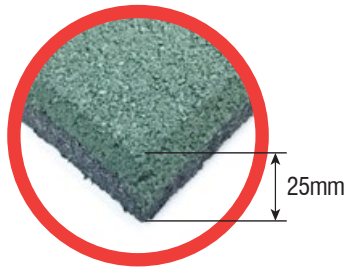

# Playmat SQ 25 - Outdoor - 25mm Playground Rubber Tiles

Main Colours: Blue, Red, Yellow, Green

Black

Backside of Tiles  
(Drainage Profile)

Surface close up

Playmat SQ 25	Product Details
Tile Size	500 x 500mm or 19.7" x 19.7"
Tile Thickness	25mm or 1inch
Coverage/Tile	0.25sqm or 2.67sqft
Colour Options	5 colours: Red, Green, Yellow, Blue & Black