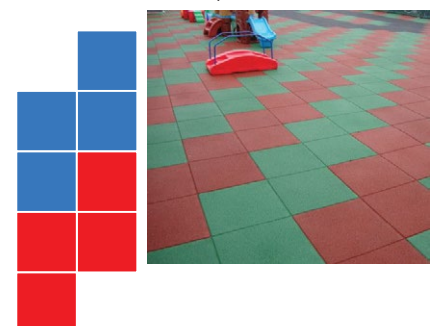

7. Red

8. Red/Blue/Yellow/Green

## Tiles Laying Pattern

If you are using mix colour, please consult us before choosing pattern. Brick pattern is recommended only for single colour floor.

1) Regular

2) Brick Pattern

3) 2 by 2 Pattern

# Seamless Playground Flooring

- 10mm to 60mm EPDM Seamless Flooring

Beautiful Seamless Playground Design Can be done using different colour combination.