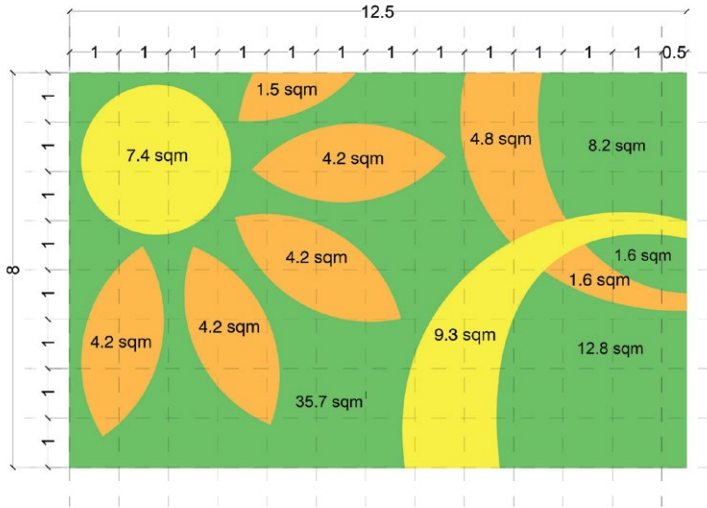

## Example Project Photo

# Seamless Playground Flooring

- 10mm to 60mm EPDM  
Seamless Flooring

### Example Design by Designer

1. ALL THE DIMENSIONS ARE IN METERS.
2. AREA IN METER SQUARE.