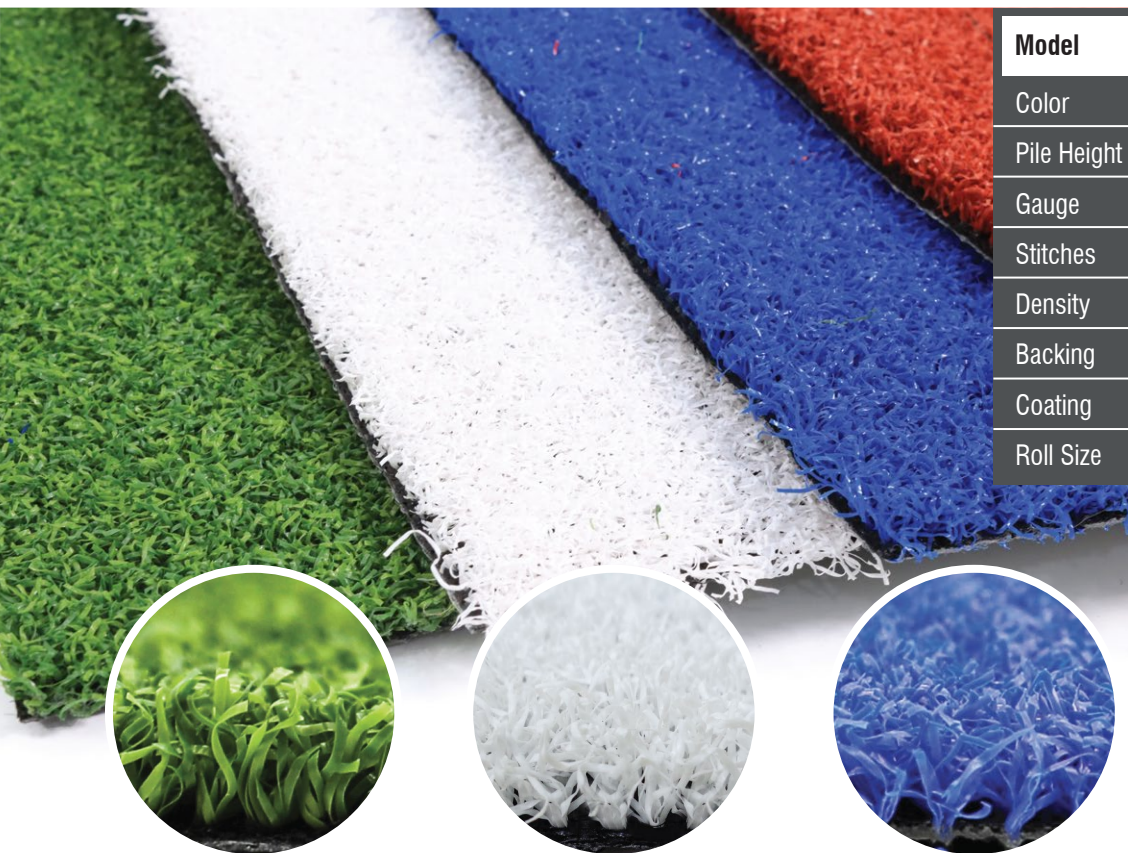

MULTI SPORT 12

Model	MULTI SPORT 12
Color	Green/White/Blue/Red
Pile Height	12mm ± 1mm
Gauge	3/16"
Stitches	24 ± 3%
Density	50,400 ± 3%
Backing	PP Cloth + Mesh
Coating	Black SBR
Roll Size	2m x 25m