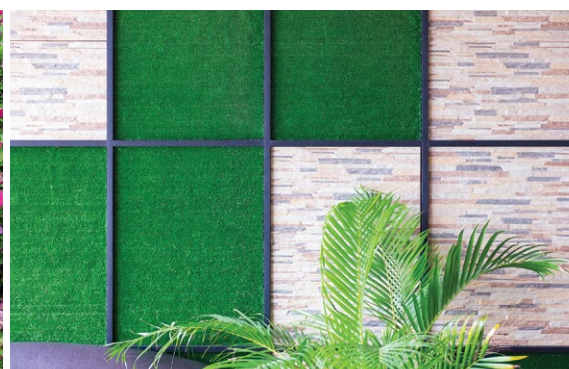

Outdoor-Indoor Landscaping, Rooftop Gardening, Wall Decoration, Staircase Application etc.