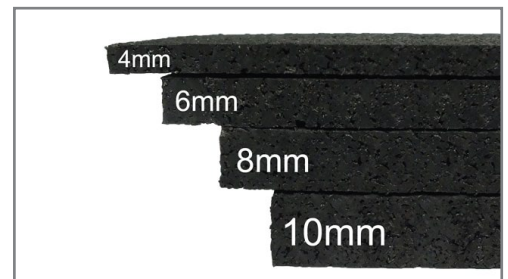

FITMAT PERFORMER ROLL MATS

**Seamless Rubber Flooring for Gym, Activity flooring,
Sports or other Indoor Flooring requirements.**

**Made from High Density SBR & EPDM Rubber.
Bonded with MDI Base Binder. Non Toxic & ECO-friendly.**

SBR Black Thickness Options:

Roll thickness are commonly 6 & 8mm. But a custom made roll mat can be done from 4 to 10mm thickness.

Product Name	FITMAT PERFORMER ROLL MAT
Material	SBR Rubber Roll with EPDM Sparkle
Thickness	4mm-10mm
Roll Size	1 x 10 meters
Weight/roll	44 to 110 kgs
Weight/square meter	4.4 to 11 kgs
Packing	Roll on paper core & outer surface with paper wrapping. With or without pallet load.

FITMAT PERFORMER-5 & FITMAT PERFORMER-6

WHITE-15%

FITMAT PERFORMER-5 • WHITE-15%	
Thickness	5mm
Size	1 x 10 meters
Colour	White Sparkle
Weight	55kg/roll±

APPLE GREEN-15%

FITMAT PERFORMER-5 • APPLE GREEN-15%	
Thickness	6mm
Size	1 x 10 meters
Colour	Apple Green Sparkle
Weight	66kg/roll±