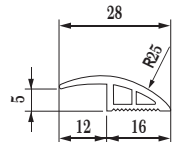

Code: PDF95 PN026

PVC SKIRTING 95-SNOW WHITE

Code: PDF95 PT001

PVC SKIRTING 95-GOLDEN WOOD

Code: PDF95 PT013

PVC SKIRTING 95-TIMBER LITE

Code: PDF95 PN022

PVC L-Profile | • Model : PTE2030 • Qty : 50Pcs/Carton | • Size : 30×20×2700mm

PVC End-Profile | • Model : PTE424 • Qty : 150Pcs/Carton | • Size : 24×4×2700mm

PVC A-Profile | • Model : PWD1 • Qty : 60Pcs/Carton | • Size : 28×5×2700mm

PVC T-Profile | • Model : PST2 • Qty : 100Pcs/Carton | • Size : 25×3×2700mm