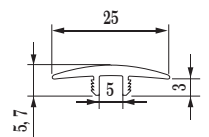

Code: PDF95 PN026

PVC SKIRTING 95-SNOW WHITE

Code: PDF95 PT001

PVC SKIRTING 95-GOLDEN WOOD

Code: PDF95 PT013

PVC SKIRTING 95-TIMBER LITE

Code: PDF95 PN022

PVC L-Profile | • Model : PTE2030 • Qty : 50Pcs/Carton | • Size : 30×20×2700mm

PVC End-Profile | • Model : PTE424 • Qty : 150Pcs/Carton | • Size : 24×4×2700mm

PVC A-Profile | • Model : PWD1 • Qty : 60Pcs/Carton | • Size : 28×5×2700mm

PVC T-Profile | • Model : PST2 • Qty : 100Pcs/Carton | • Size : 25×3×2700mm