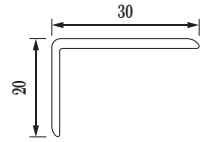

Code: PDF70 PN022

PVC Skirting | • Model : PDF95 • Qty : 20Pcs/Carton | • Size : 95×12×2400mm

PVC SKIRTING 95-ASH GREY

Code: PDF95 PT028

PVC SKIRTING 95-DARK WALNUT

Code: PDF95 PN008

PVC SKIRTING 95-CHESTNUT

Code: PDF95 PN026

PVC SKIRTING 95-SNOW WHITE

Code: PDF95 PT001

PVC SKIRTING 95-GOLDEN WOOD

Code: PDF95 PT013

PVC SKIRTING 95-TIMBER LITE

Code: PDF95 PN022

PVC L-Profile | • Model : PTE2030 • Qty : 50Pcs/Carton | • Size : 30×20×2700mm

PVC End-Profile | • Model : PTE424 • Qty : 150Pcs/Carton | • Size : 24×4×2700mm

PVC A-Profile | • Model : PWD1 • Qty : 60Pcs/Carton | • Size : 28×5×2700mm

PVC T-Profile | • Model : PST2 • Qty : 100Pcs/Carton | • Size : 25×3×2700mm