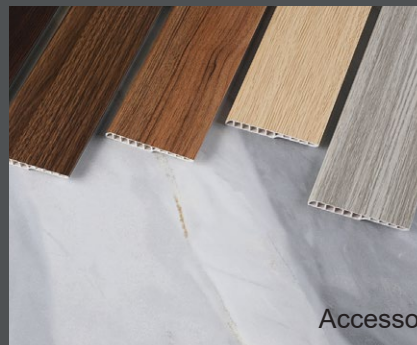

1432
OAK OASIS

1437
COTTON PINE

Actual colour may vary. Please refer to original sample for actual colour reference.

Floor Plus⁺
Accessories

FLOORING ACCESSORIES

Underlay

Accessories

Floor Protector